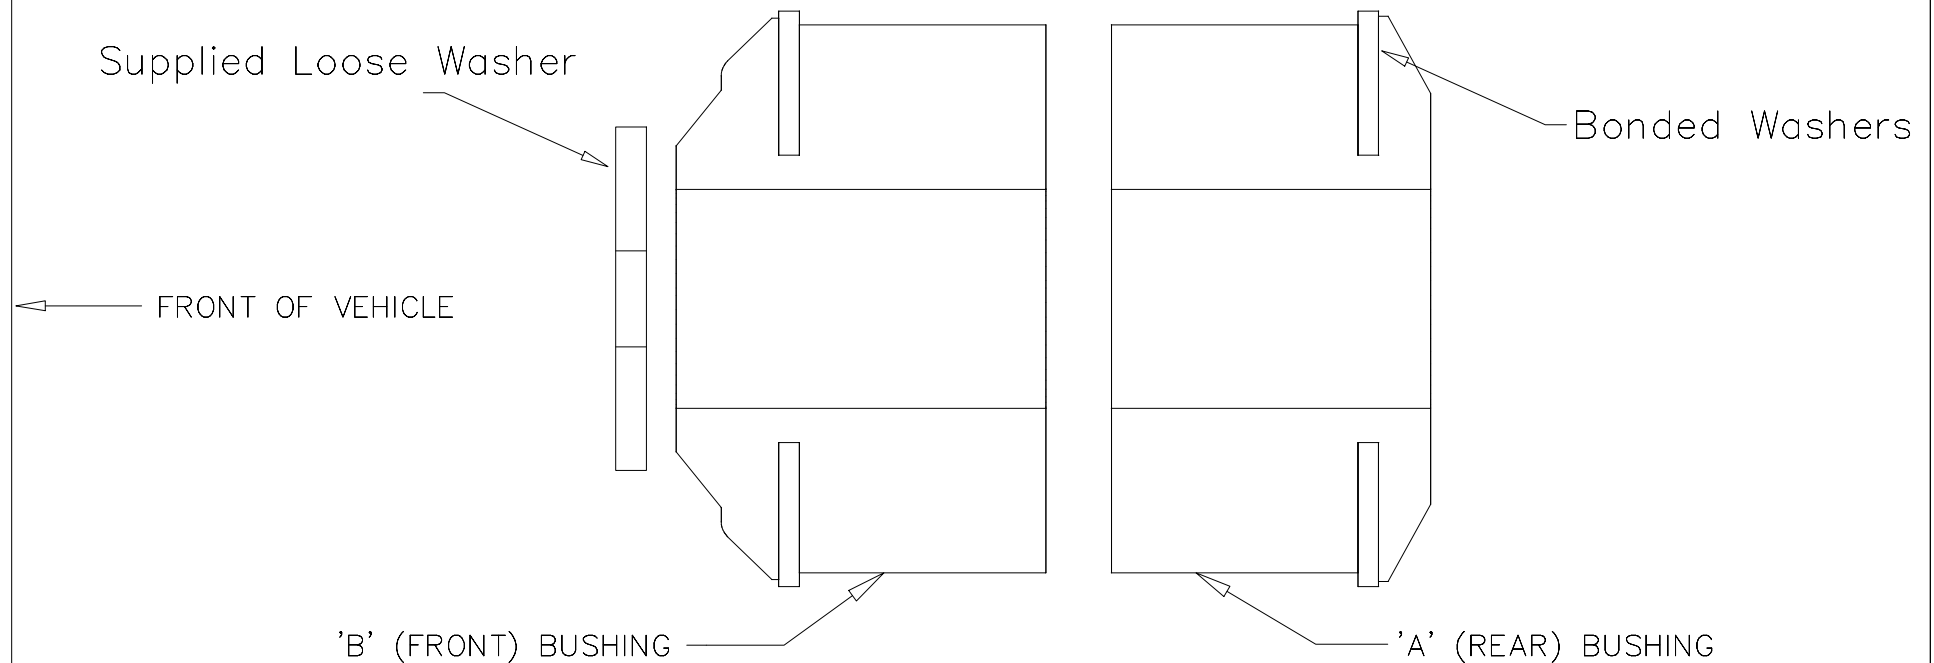

Installation Guide

Front Control Arm Lower Inner Front Bushing

Suits :Holden Crewman/Adventura

(Always refer to the current catalogue for complete application listings).

N.B.This install guide should be used in conjunction with the workshop manual.

BUSHING ARRANGEMENT IN VEHICLE SUBFRAME

N.B. It is recommended that a licenced workshop or trades person carry out the above procedure and that workshop manual and relevant safety procedures are followed in addition to the above.