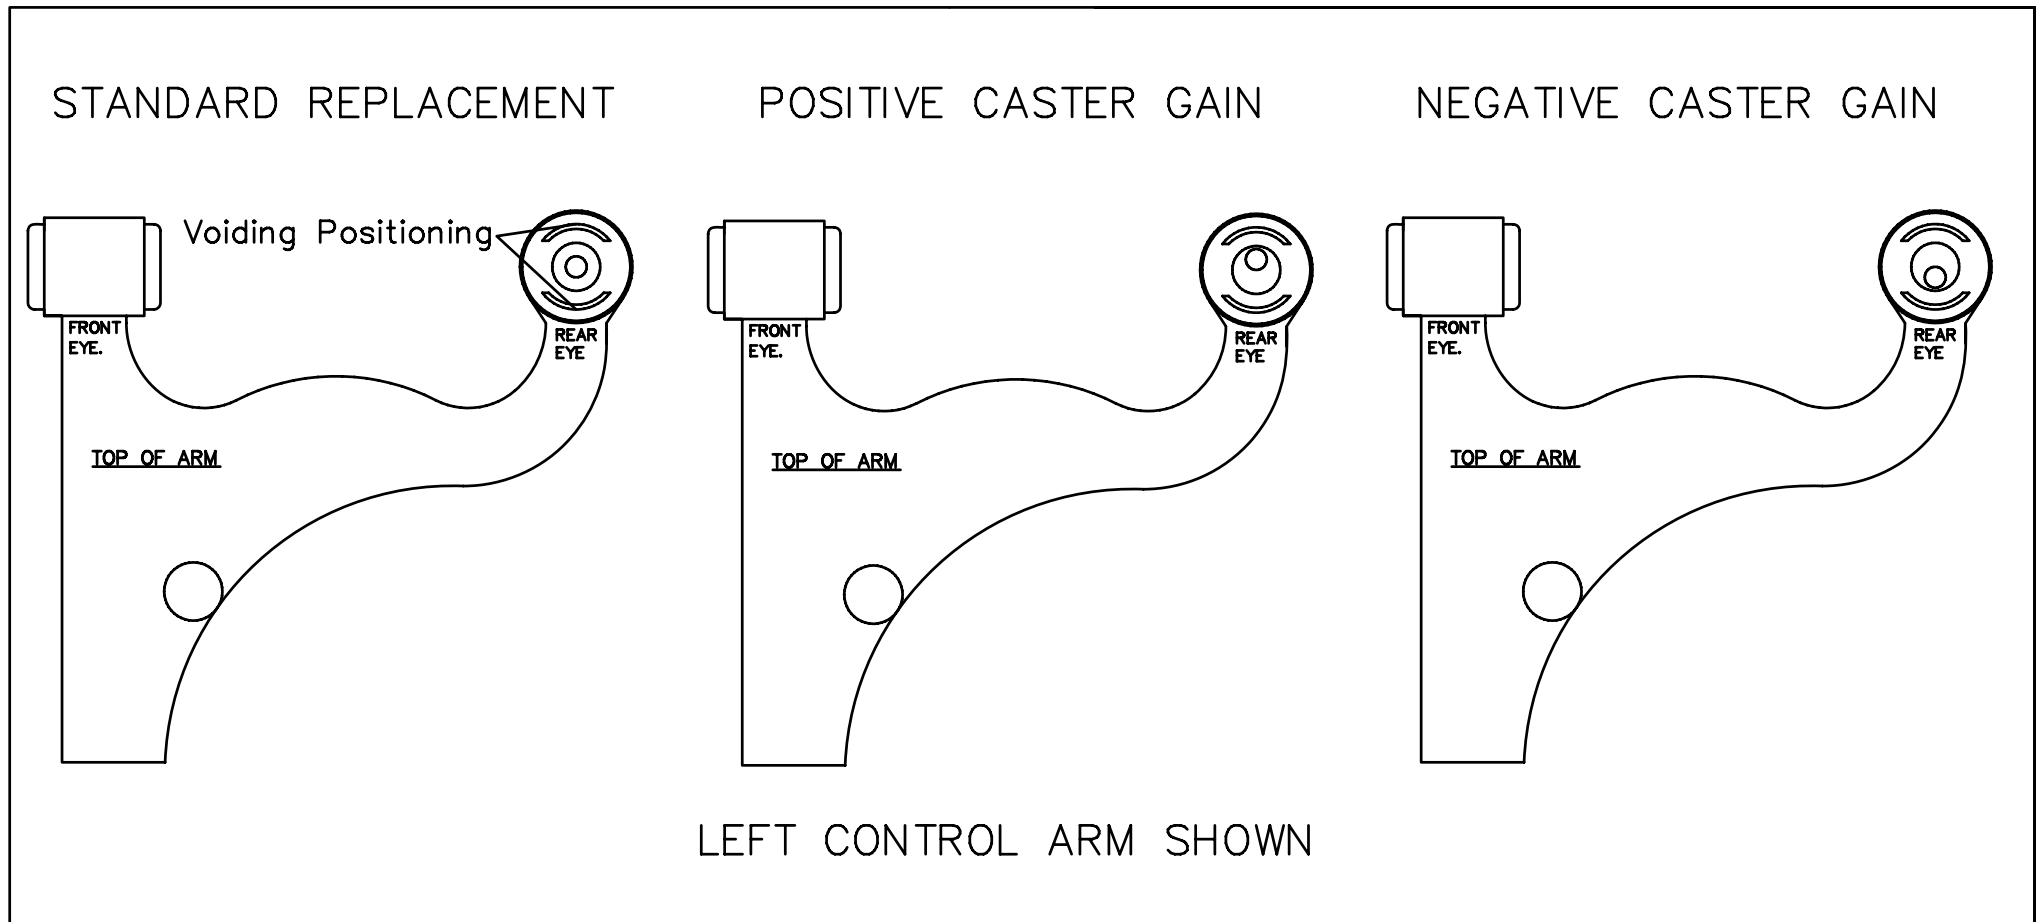

# Installation Guide

## Front lower Control Arm Rear Bush

Suits :HOLDEN ASTRA TS 9/96–9/98 VERTICAL MOUNT  
HOLDEN ASTRA TS 9/98–11/04 VETICAL MOUNT

(Always refer to the current catalogue for complete application listings).  
N.B.This install guide should be used in conjunction with the workshop manual.