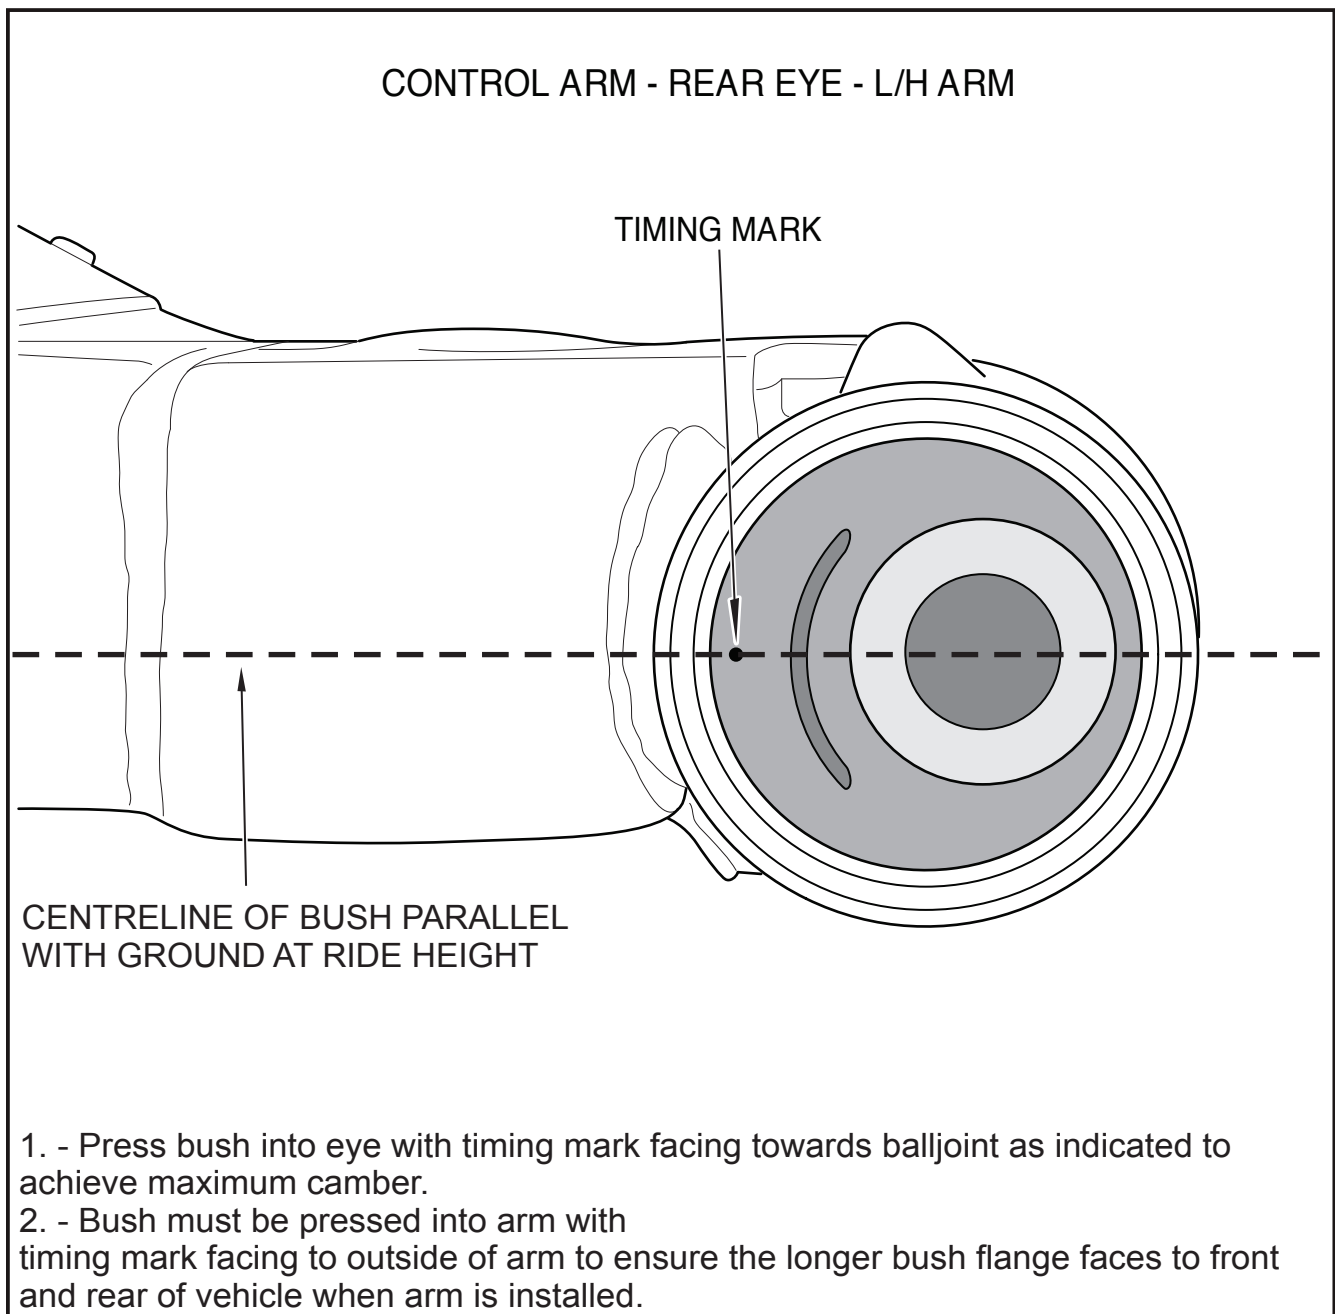

## Front Lower Control Arm Bush - Offset

Suits: Nissan D40 Navara 12/05 - on

Z 5100

(Always refer to the current catalogue for complete application listings)

N.B: These instructions should be used in conjunction with the workshop manual.